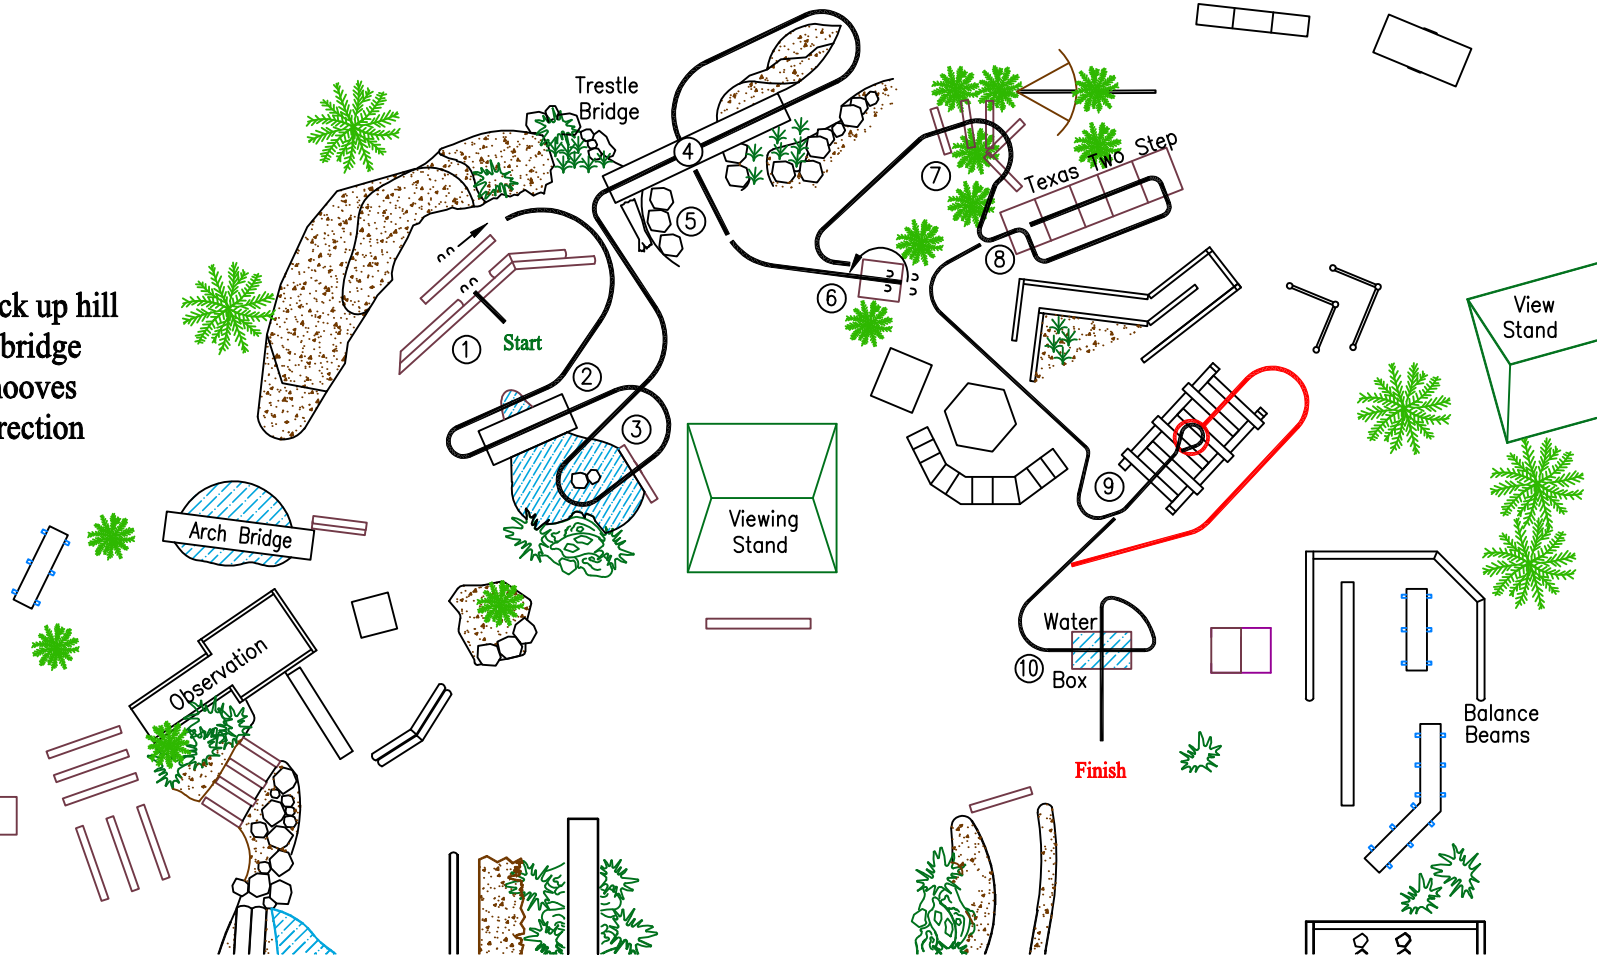

BOLENDER HORSE PARK

PATTERN: 6

CLASS: 17, 23

Class: 17 Adult In-Hand Lvl 3
23 Open In-Hand Lvl 3

1. Up K2, Side Pass
2. Puddle, Bridge
3. Pond, around rock
4. Trestle Bridge
5. Under Trestle Bridge, back up hill from directly below bridge
6. Box, Step off with front hooves Pivot 180°, either direction
7. Logs
8. Texas 2-Step as shown
9. Cross Bucks
Horses: 180° turn
Mini/Pony: 360° turn
10. Water Box, as shown

— walk
 - - - - - trot
 ——— mini/pony only