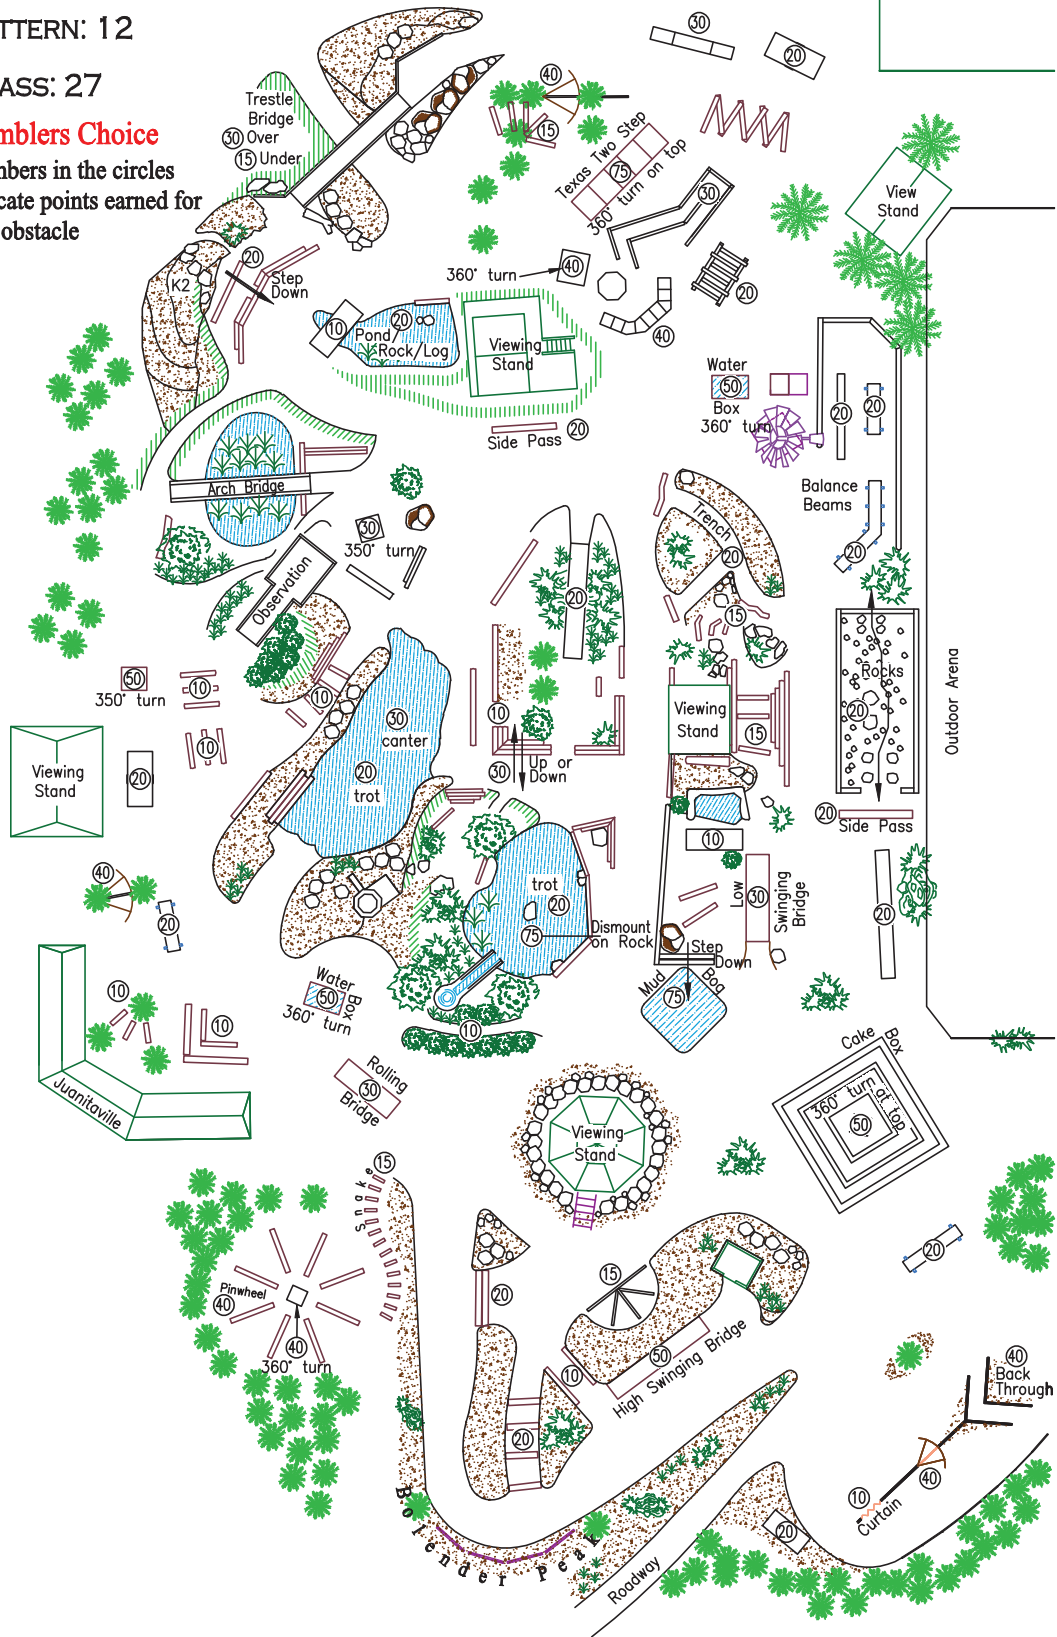

BOLENDER HORSE PARK

PATTERN: 12

CLASS: 27

Gamblers Choice

Numbers in the circles indicate points earned for that obstacle

- walk
- trot
- cantalope