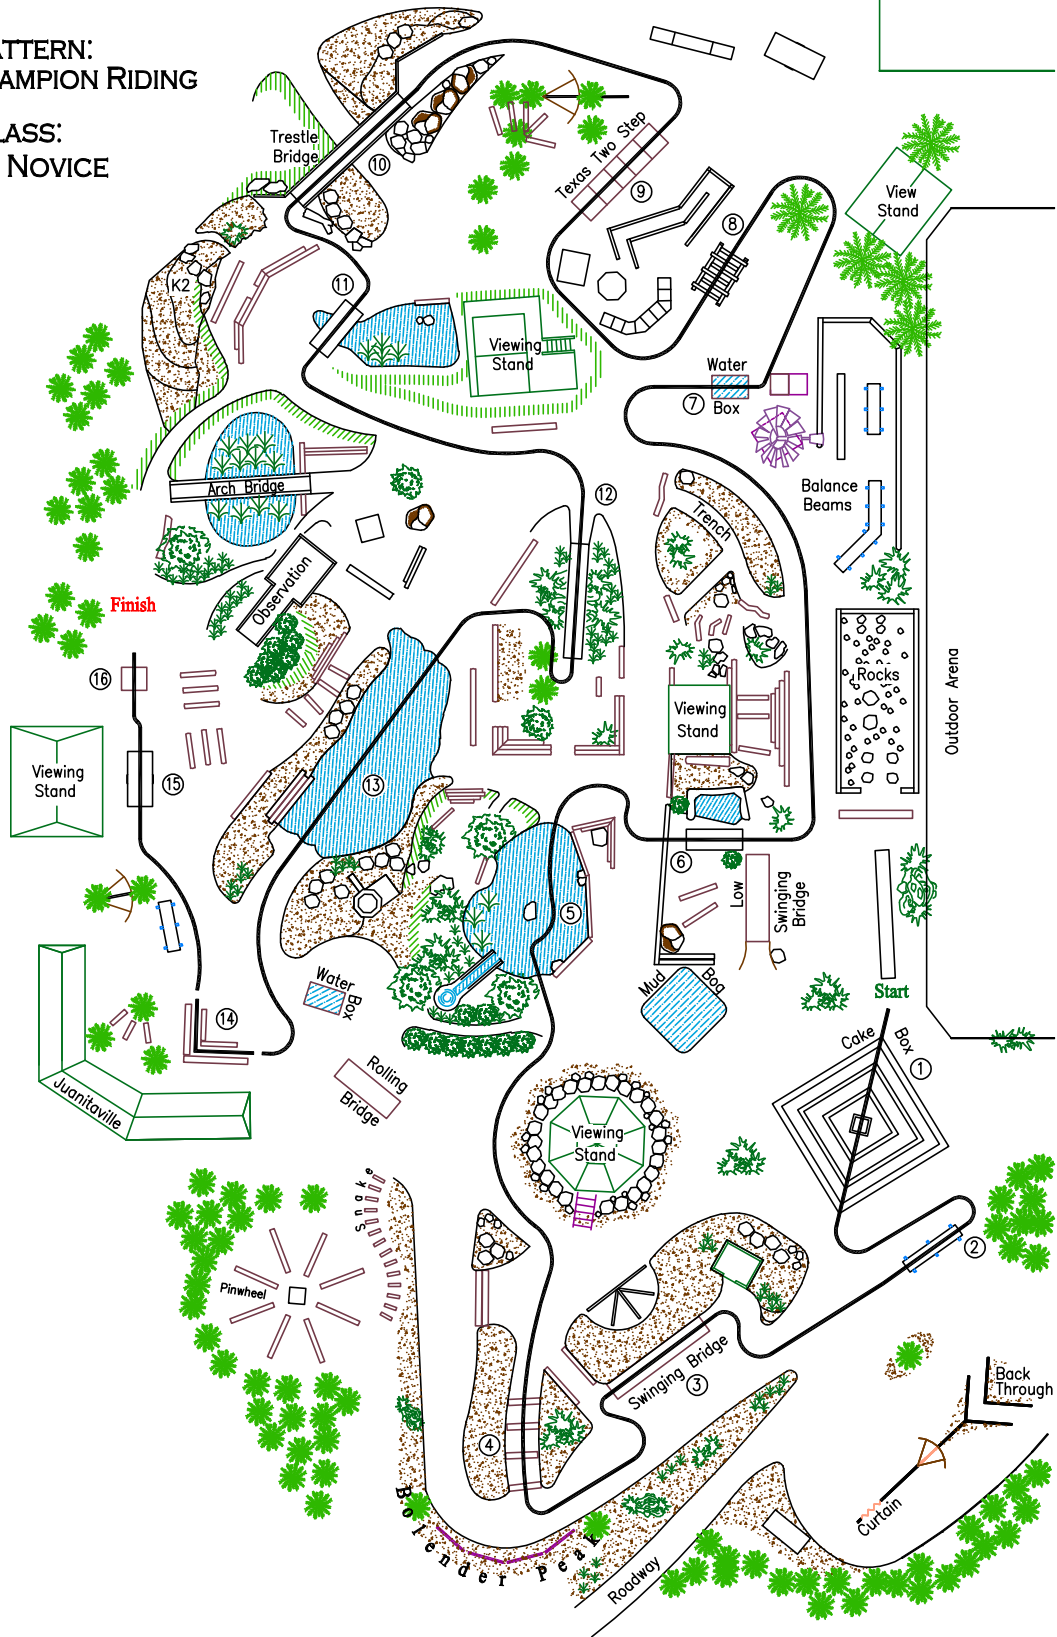

# BOLENDER HORSE PARK

PATTERN:  
CHAMPION RIDING

CLASS:  
NOVICE

- walk
- trot
- cantalope

1. Cakebox
2. Balance Beam
3. Swinging Bridge
4. Steps
5. Pond
6. Bridge
7. Water Box
8. Cross Bucks
9. Texas Two Step
10. Trestle Bridge
11. Small Bridge
12. Long Bridge
13. Pond
14. Back Through "L"
15. Teeter Totter
16. Box