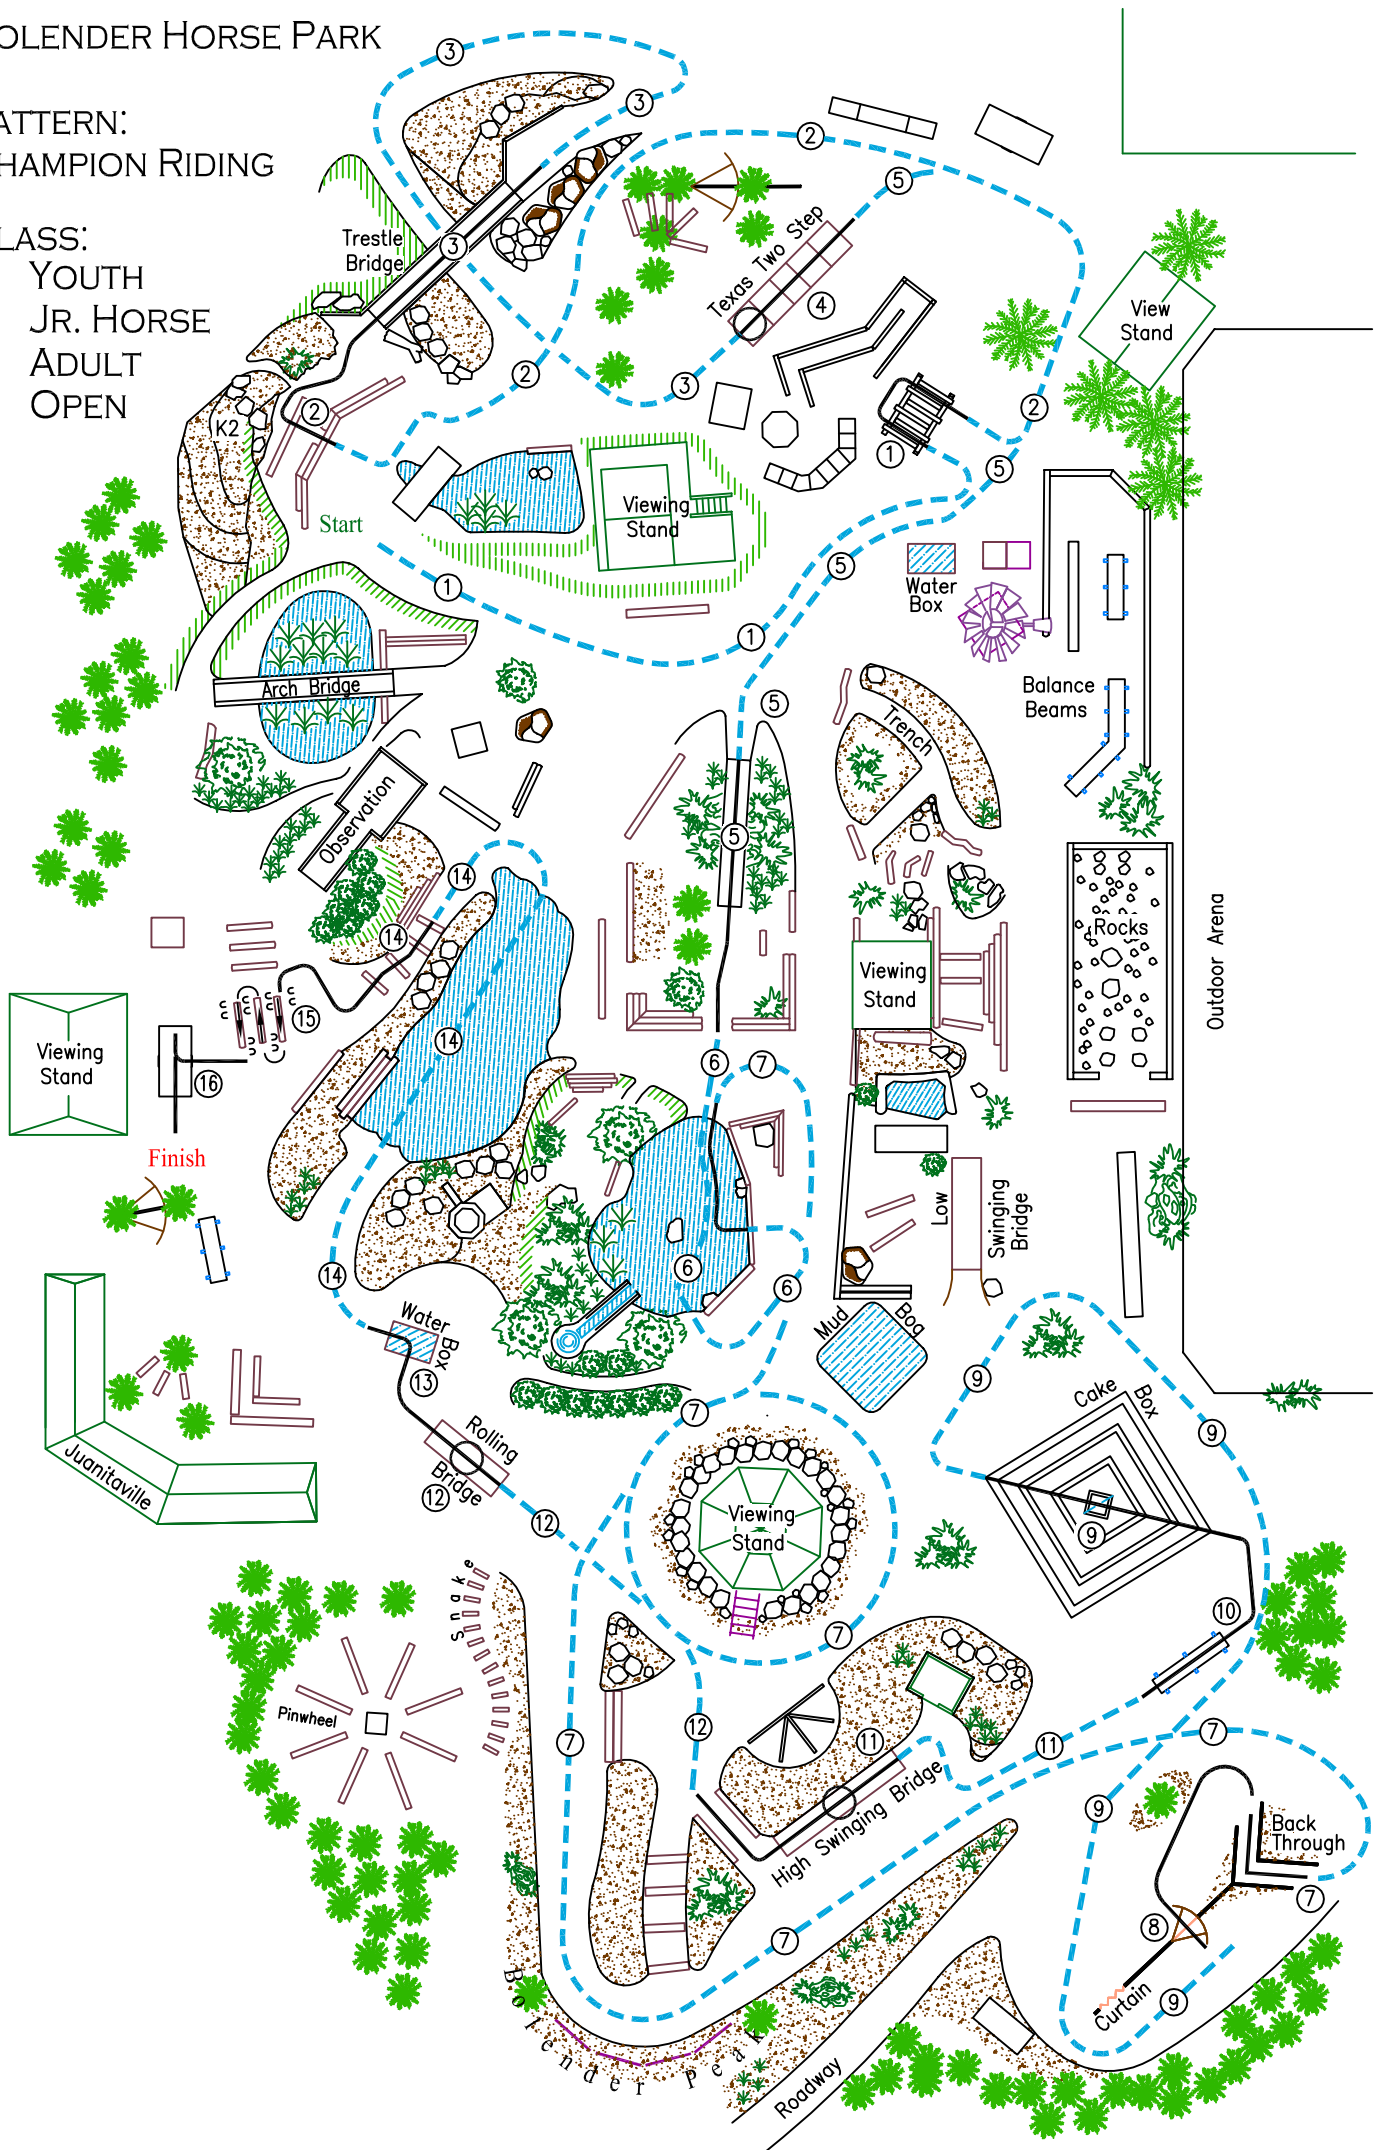

BOLENDER HORSE PARK

PATTERN:
CHAMPION RIDING

CLASS:
YOUTH
JR. HORSE
ADULT
OPEN

- walk
- - - trot
- - - cantalope

1. Trot to Crossbucks, Crossbucks
2. Trot to K2, K2
3. Trestle Bridge, Trot
4. Texas Two Step, 360° turn
5. Trot to Long Bridge, cross Bridge
6. Trot thru pond , Step Down into Pond
7. Trot to raised back through, Back
8. Gate
9. Trot, walk Cake Box
10. Balance Beam
11. Trot to Swinging Bridge, 360° turn
12. Trot to Rolling Bridge, 360° turn
13. Water Box
14. Trot , Logs
15. Side Pass Logs, Left
16. Teeter Totter, back off