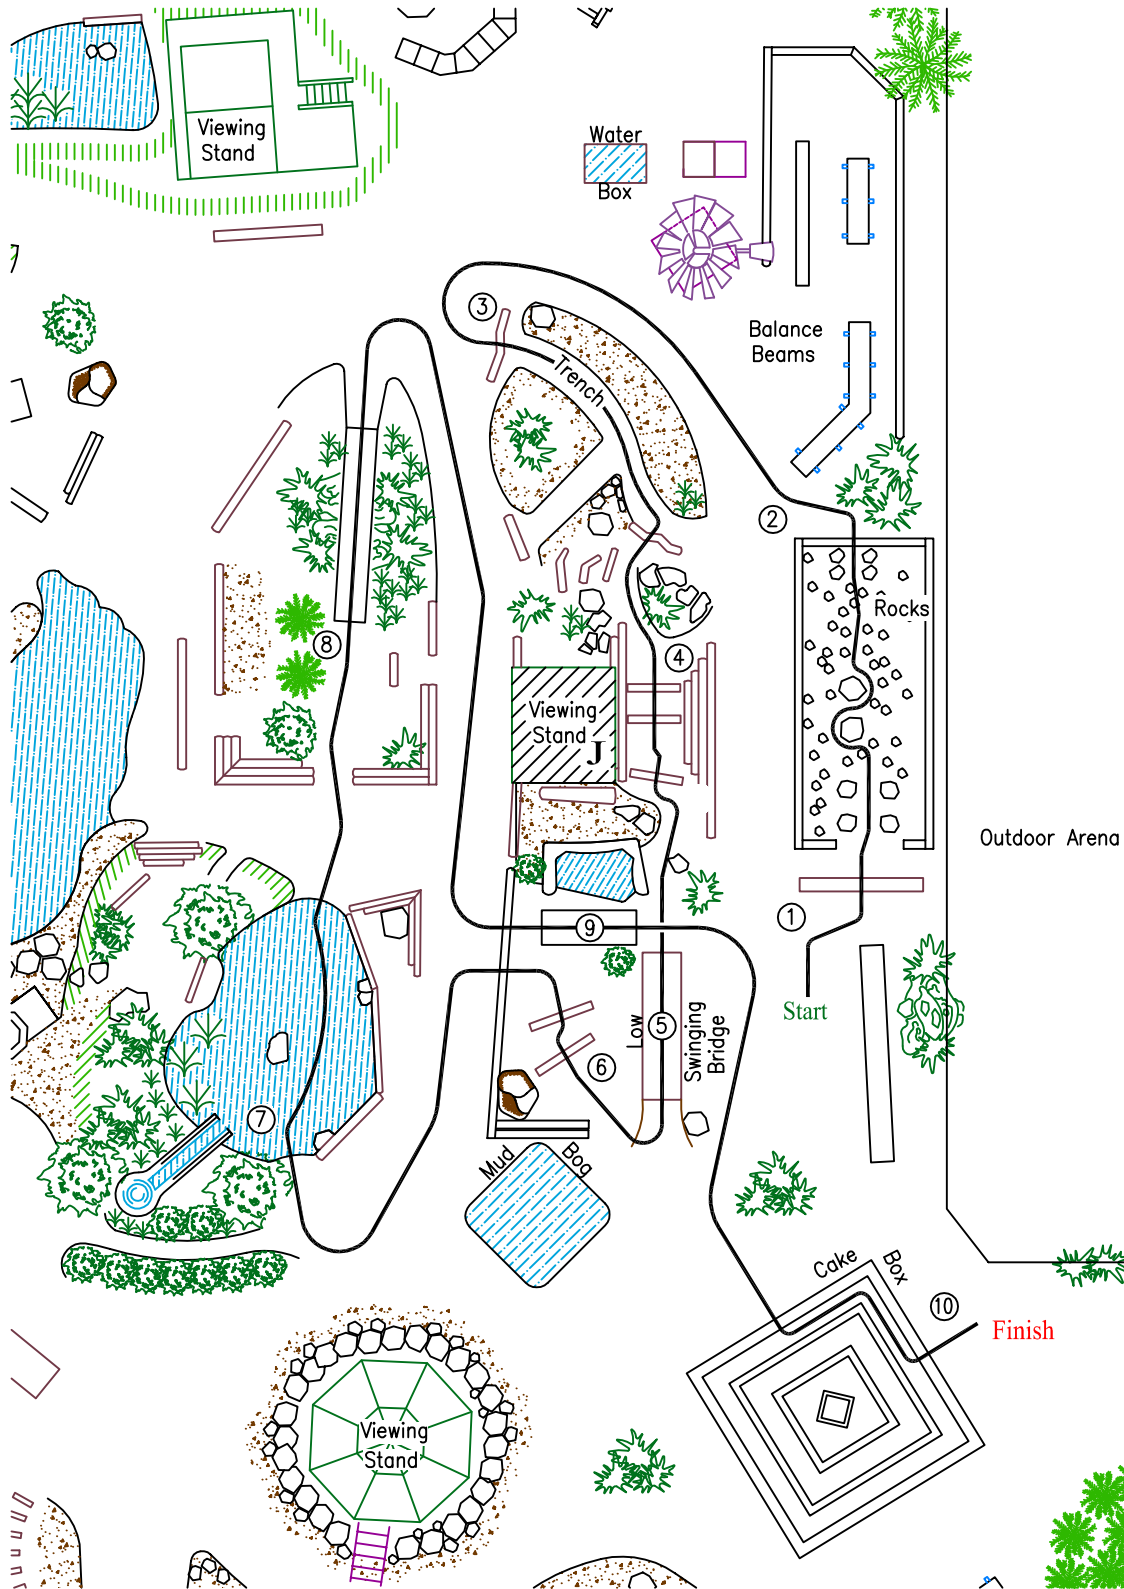

BOLENDER HORSE PARK

Class: 1 LeadLine, Lvl 1
 2 Novice In-Hand, Lvl 1
 3 Novice Riding, Lvl 1

PATTERN: 1

CLASS: 1 , 2, 3

1. Log
2. Rocks
3. Trench
4. Logs
5. Swinging Bridge
6. Logs
7. Water
8. Long Bridge
9. Small Bridge
10. Cakebox

- J** = Judge location
- walk
- - - trot
- . - . cantalope