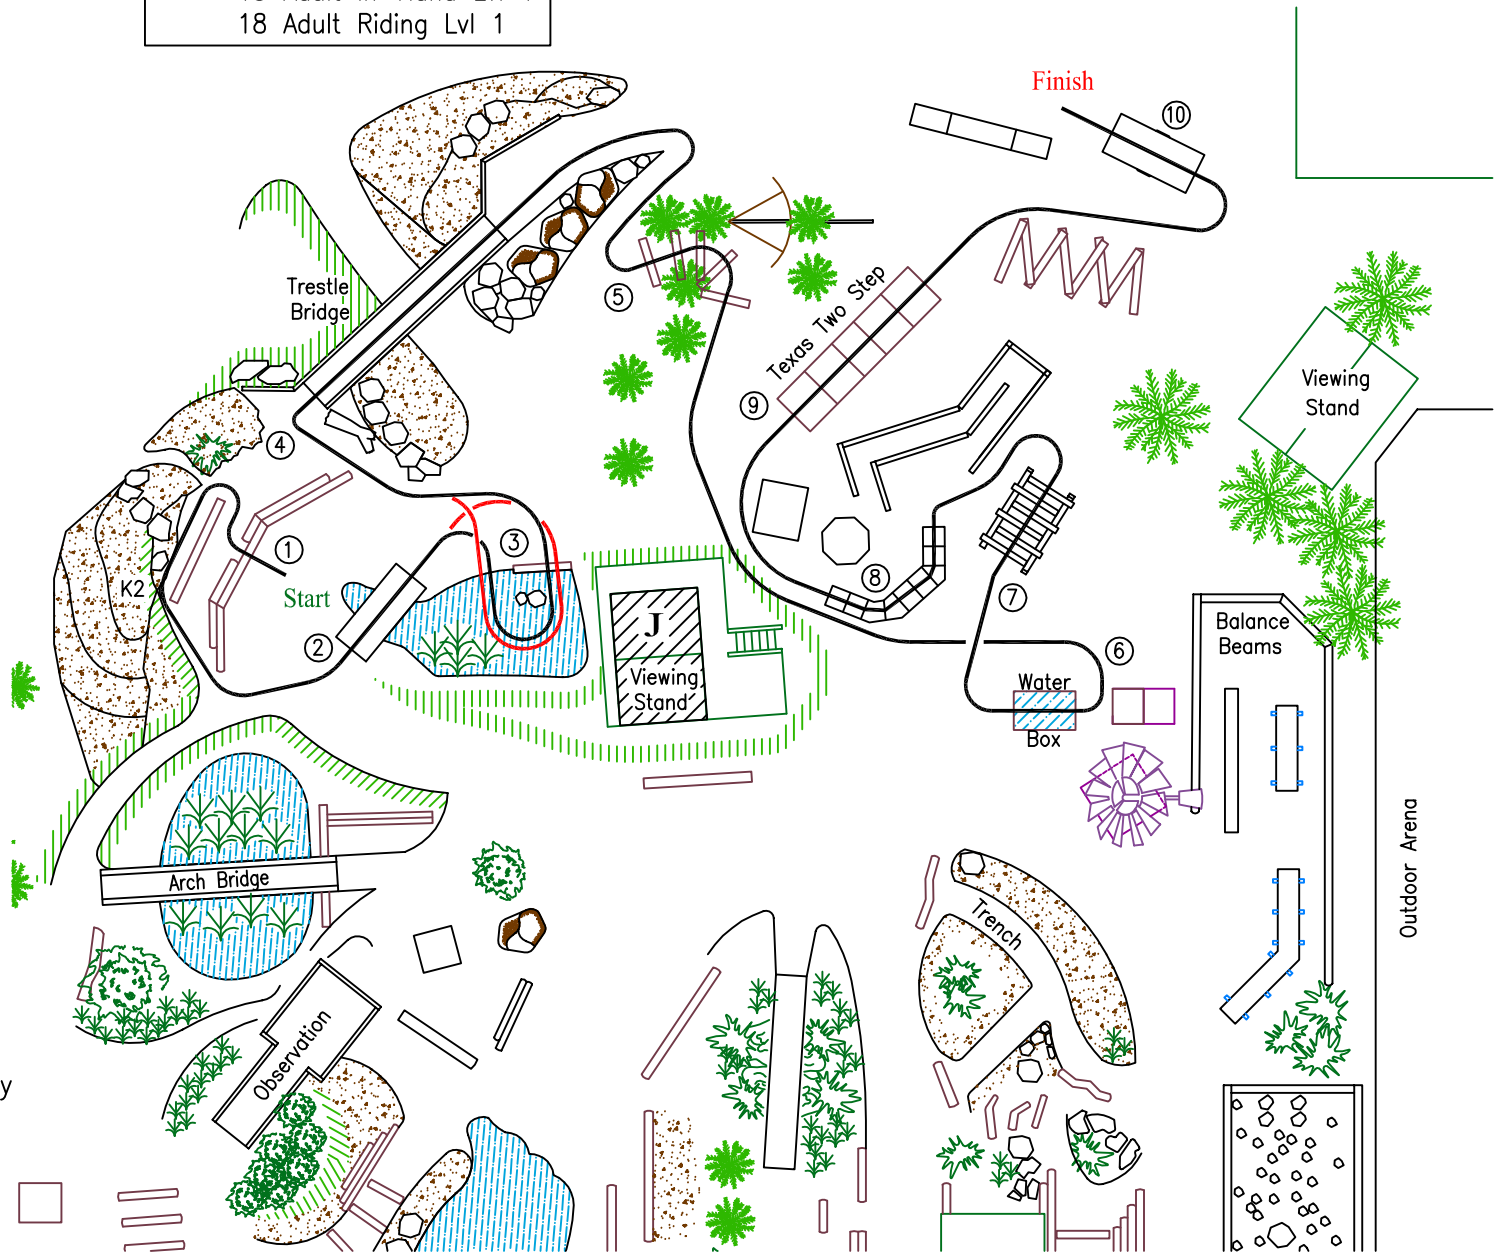

BOLENDER HORSE PARK

PATTERN: 8

CLASS: 12, 15, 18

Class: 12 Youth Riding Lvl 1
 15 Adult In-Hand Lvl 1
 18 Adult Riding Lvl 1

1. K2
2. Small Bridge
3. Pond
4. Trestle Bridge
5. Logs
6. Water Box
7. Cross Bucks
8. Ladder
9. Texas Two Step
10. Teeter Totter

Riding: start over log
 In-Hand: finish over log

J = Judge location
 ——— walk
 ——— walk Class 15 only